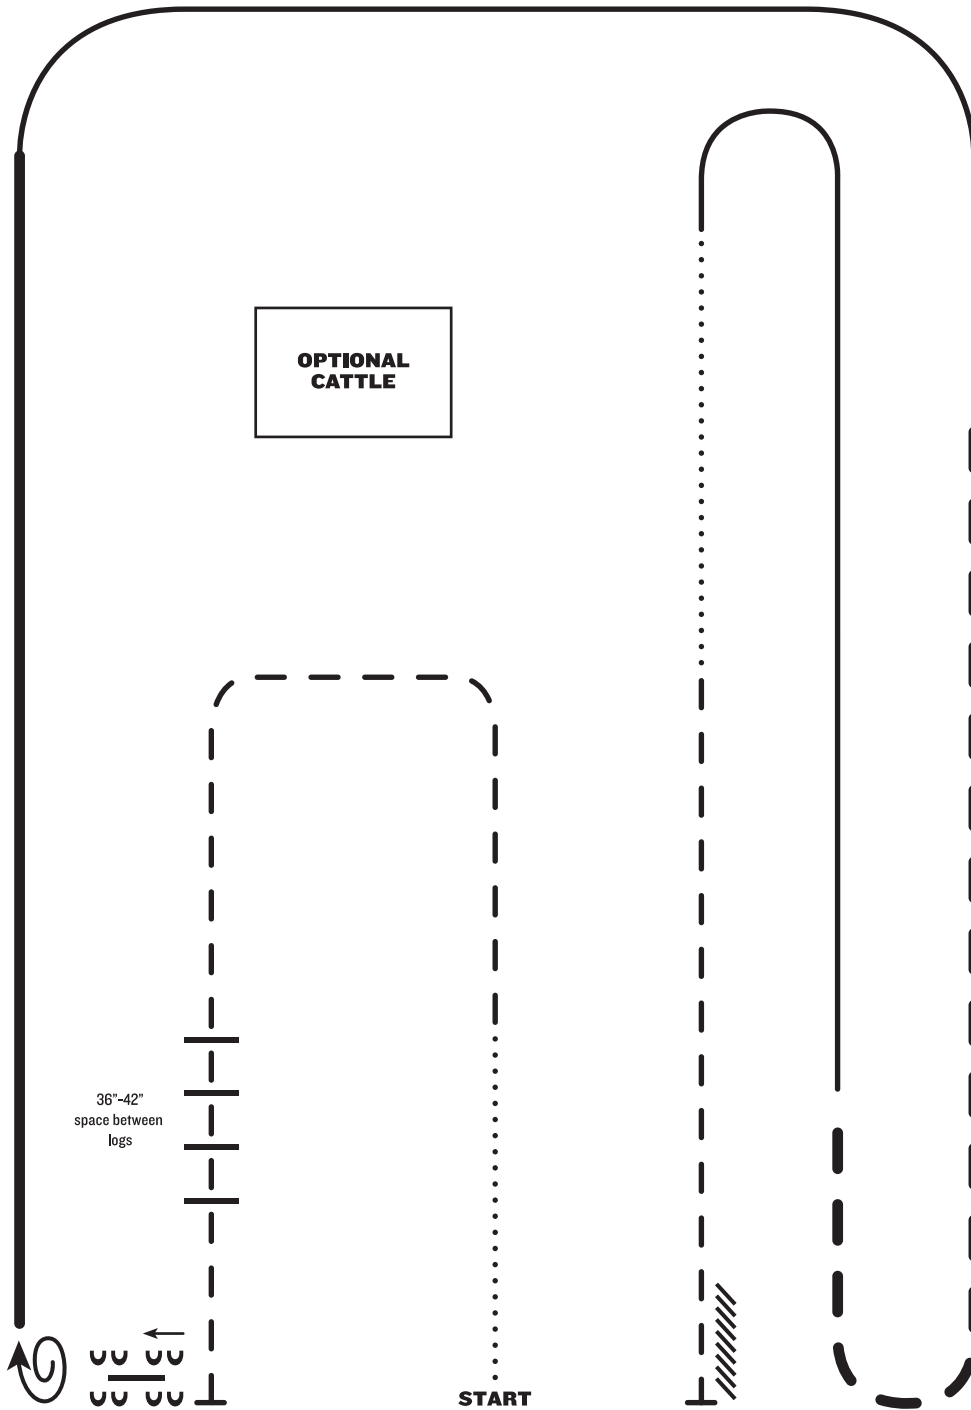

RANCH RIDING - PATTERN 12

LEGEND

.....	Walk
...	Extended Walk
- - -	Trot
- - -	Extended Trot
— — —	Lope
— — —	Extended Lope
//////	Back
\\	Lead Change

1. Walk
2. Trot
3. Trot over logs, stop
4. Side pass right over log
5. 1 1/2 turn right
6. Extended lope right lead
7. Lope right lead
8. Extended trot
9. Lope left lead
10. Walk
11. Trot
12. Stop and back

Note: The drawn description of this pattern is only intended for the general depiction of the pattern. Exhibitors should utilize the arena space to best exhibit their horses.